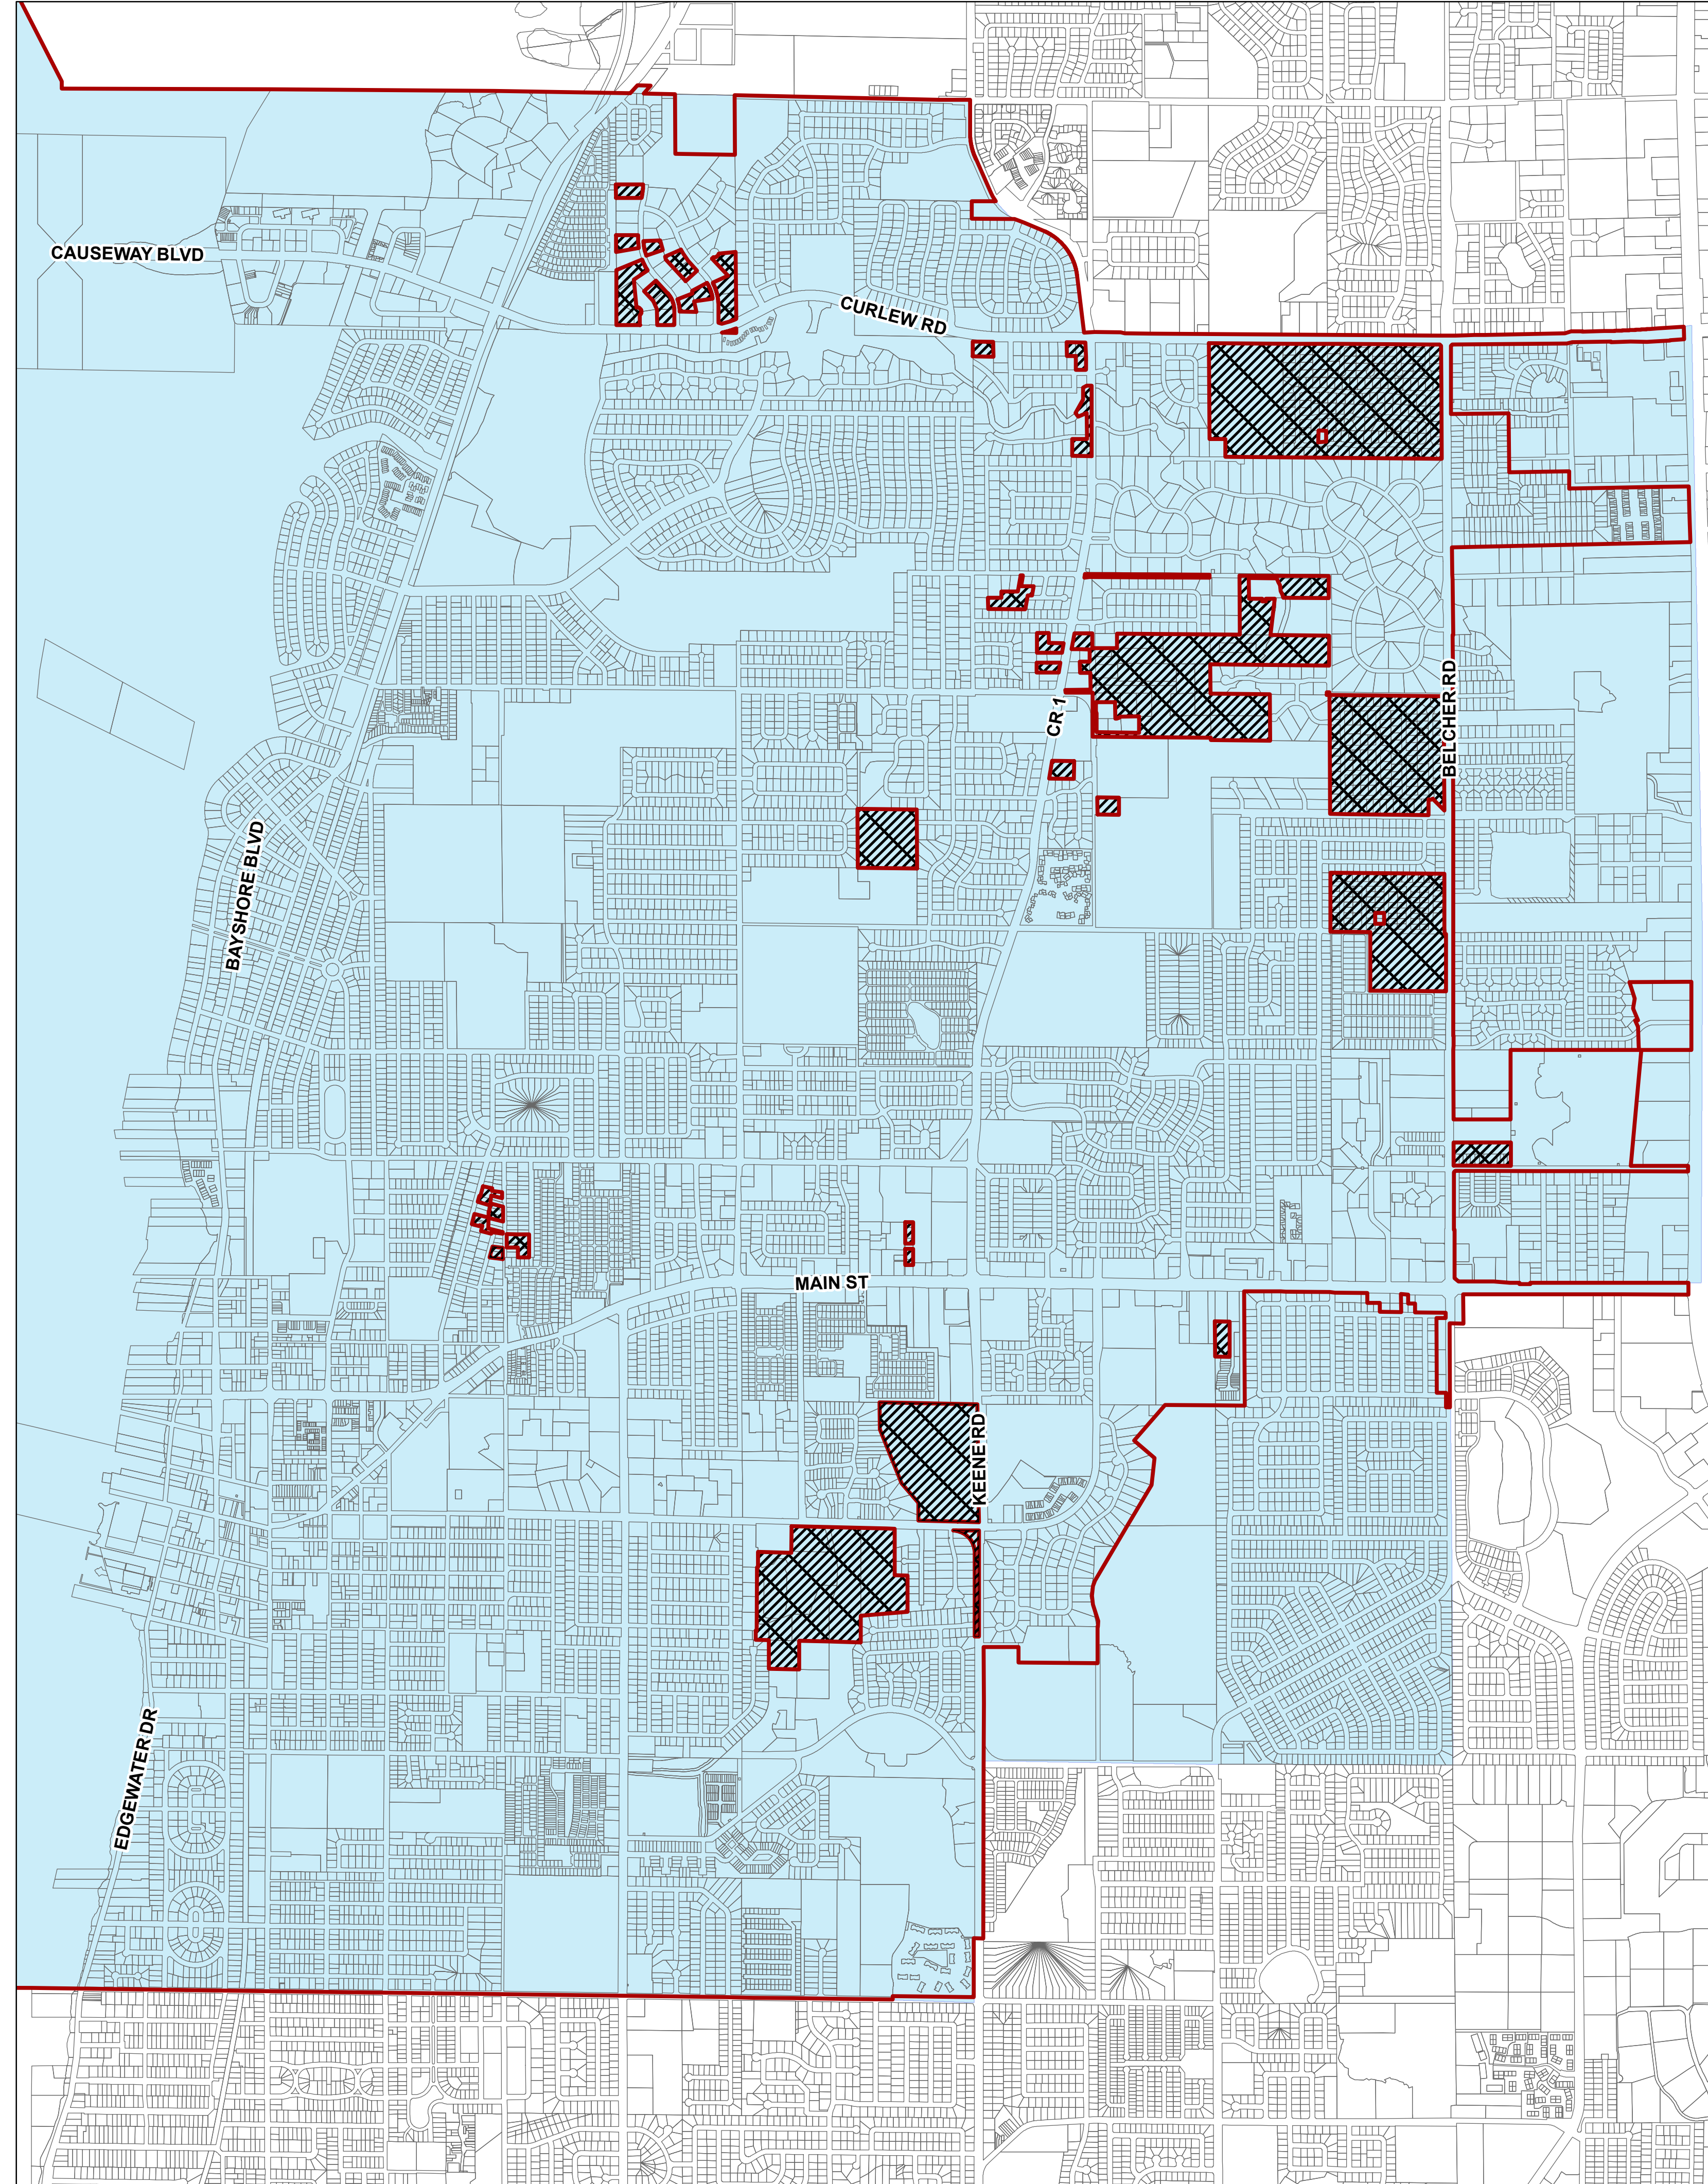

DUNEDIN PLANNING AREA (DPA)

Legend

- Planning Area
- Dunedin City Limits
- City Limits Enclave

Source: City of Dunedin 2019

Disclaimer:
Public data is compiled and furnished by the City of Dunedin Planning & Development Department, for the use of a graphic representation of the Comprehensive Plan. The City of Dunedin implies no warranties of any kind for any used data source's accuracy, completeness or reliability.