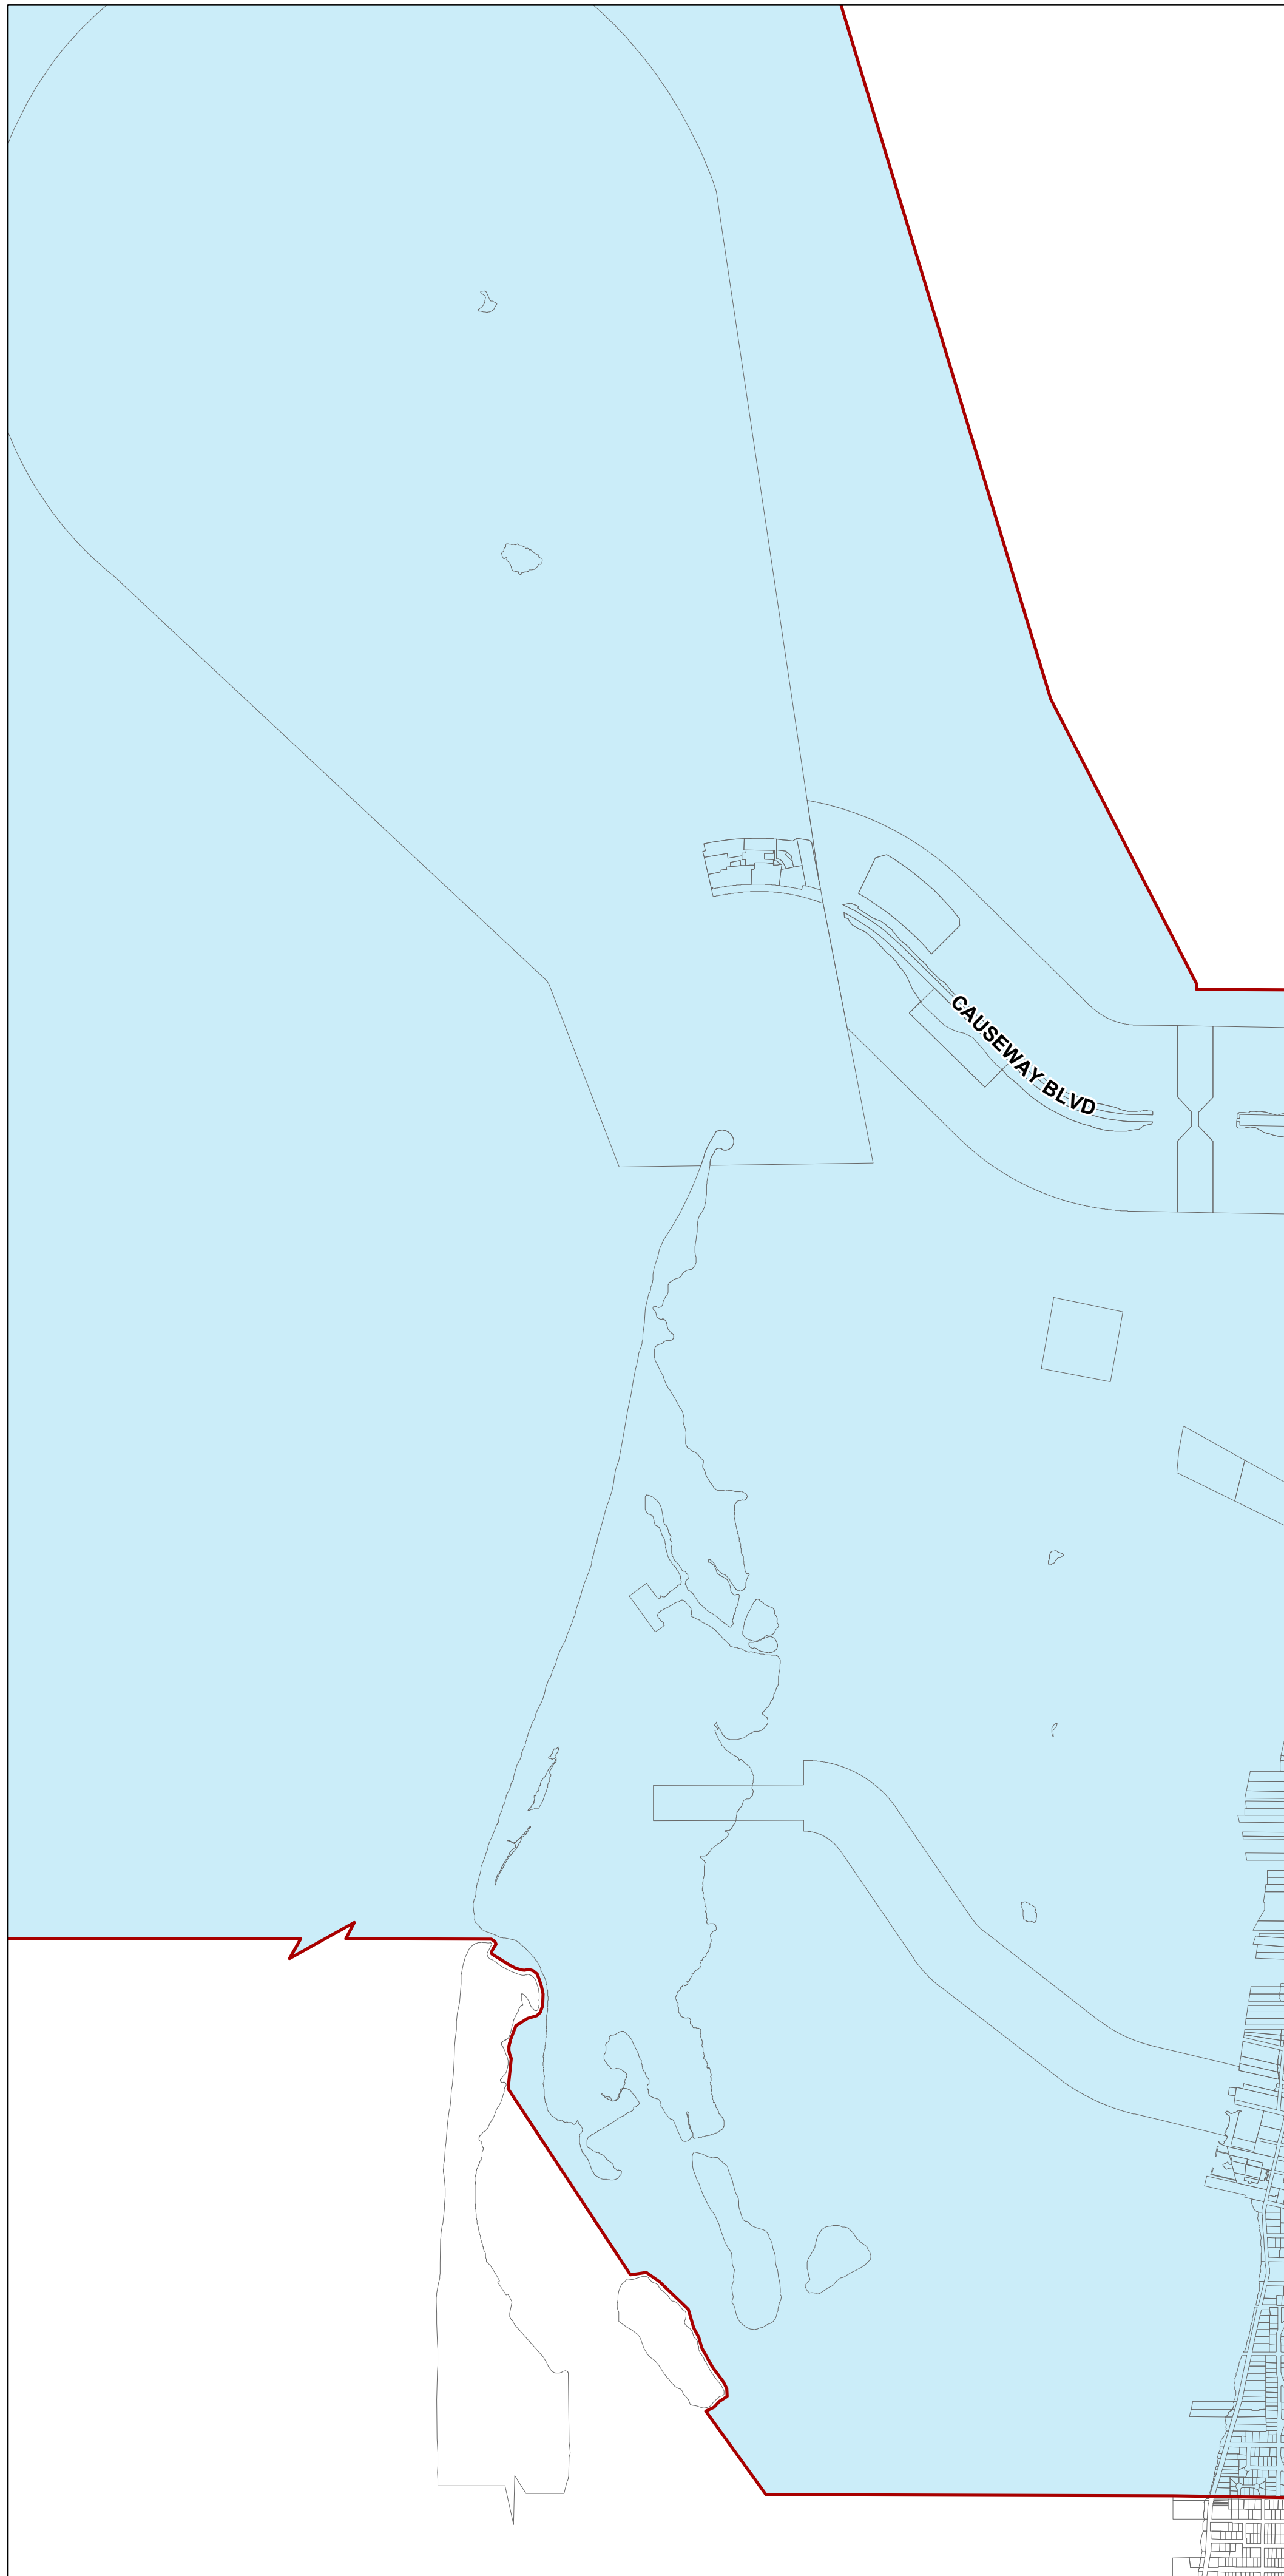

DUNEDIN PLANNING AREA (DPA)

Legend

- Planning Area
- Dunedin City Limits
- City Limits Enclave

Source: City of Dunedin 2019

Disclaimer:
Public data is compiled and furnished by the City of Dunedin Planning & Development Department, for the use of a graphic representation of the Comprehensive Plan. The City of Dunedin implies no warranties of any kind for any used data source's accuracy, completeness or reliability.