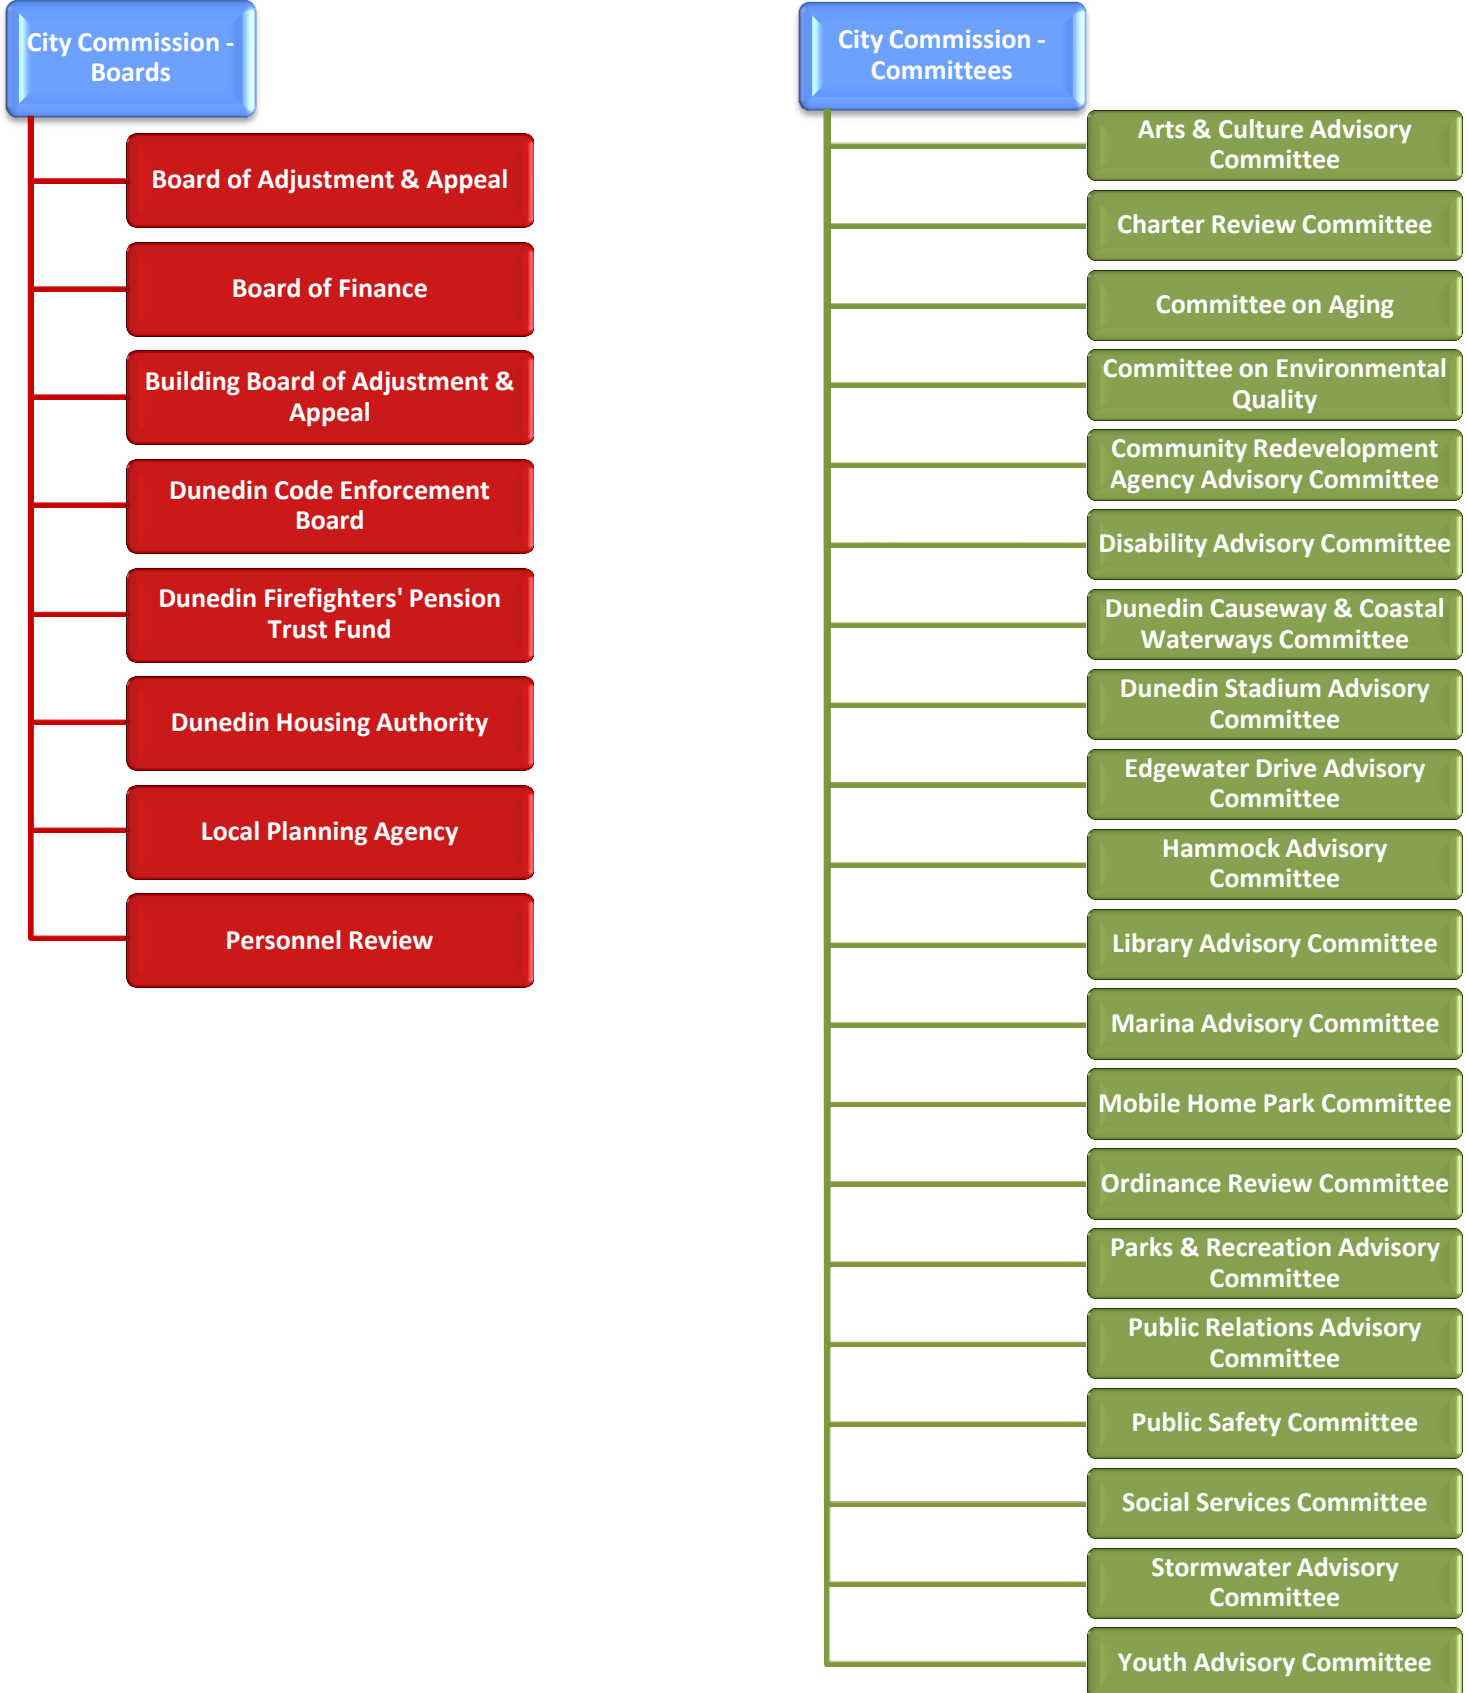

City of Dunedin Advisory Boards & Committees

City of Dunedin
Organizational Chart
344.75 FTE